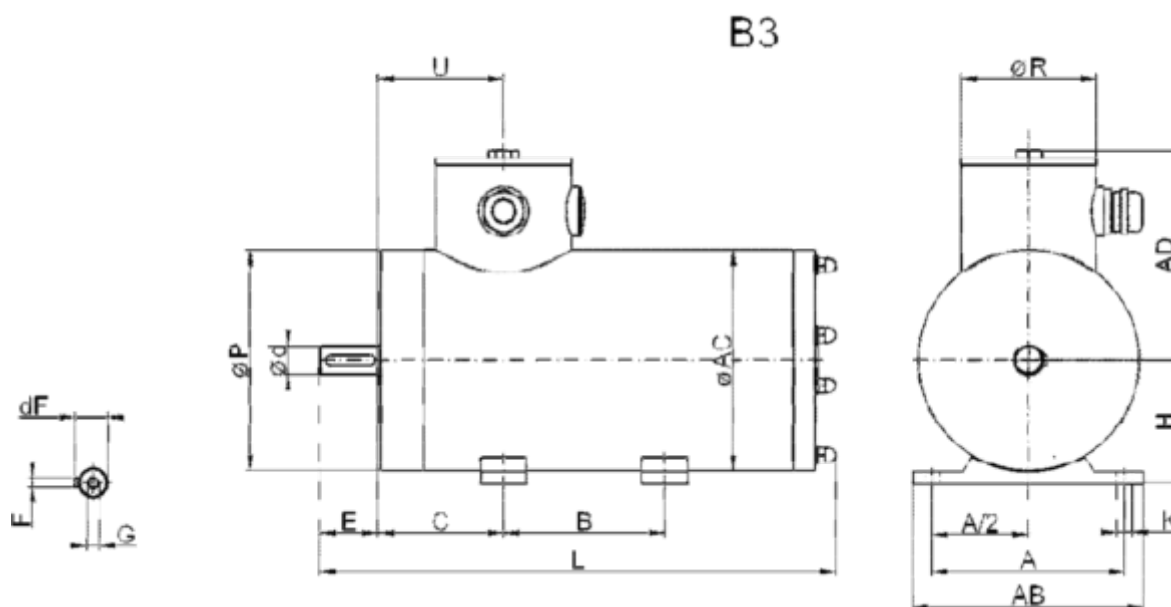

Article number: 25560005561270

Description: BEGE stainless steel AC motor EBS80L-6 IEC80 B3  
0,55KW 900 rpm 3x230/400V 50HZ IP69K PTC

## Measures

A = 125	E = 40	Ød = 19
A/2 = 62.5	F = 6	ØR = 89
AB = 150	G = M6	
AC = 144	H = 80	
AD = 135	K = 10	
B = 100	L = 347	
C = 50	P = 144	
dF = 21.5	U = 139	